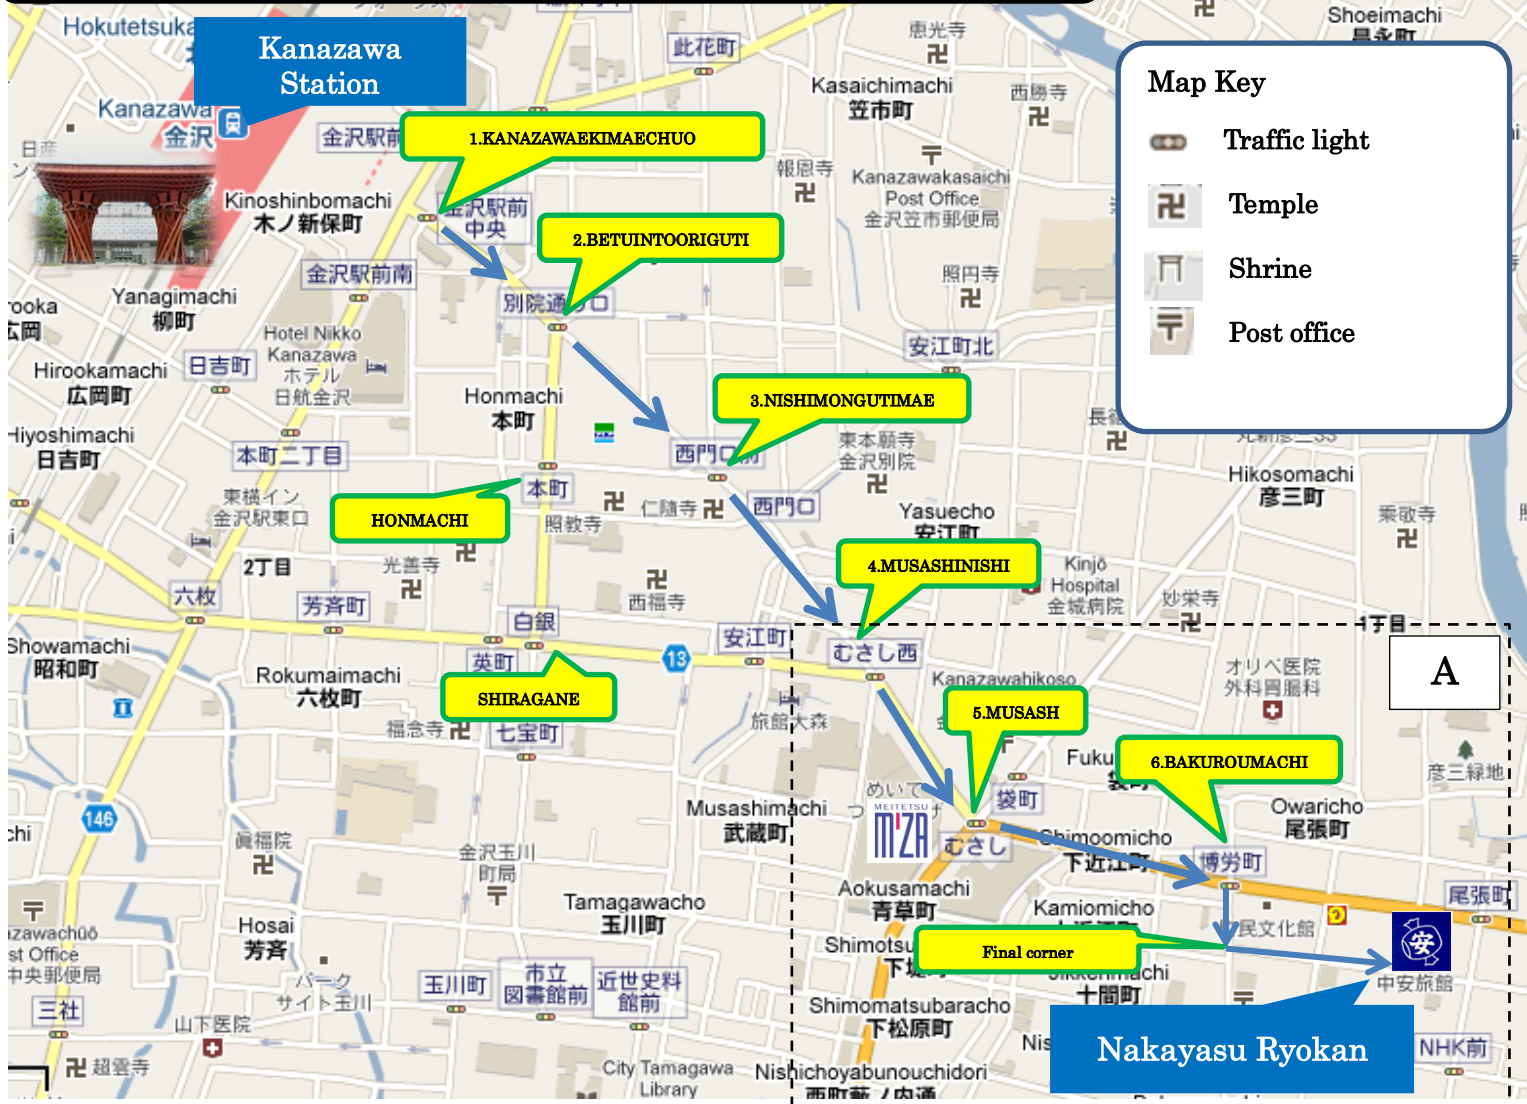

From Kanazawa Station To Nakayasu Ryokan

Enlarged view A

Intersection pictures From Kanazawa Station To Nakayasu Ryokan

1. KANAZAWAEKIMAECHUO

2. BETUINTOORIGUTI

3. NISHIMONGUTIMAE

4. MUSASHINISHI

5. MUSASHI

Walk on this sidewalk.
There is a cross walk right
edge of this picture.

Entrance of OmichoMarket
(Fish market)

6. BAKUROUMACHI

Turn right .

Final corner

Turn left and you can see NAKAYASU RYOKAN in one minute.